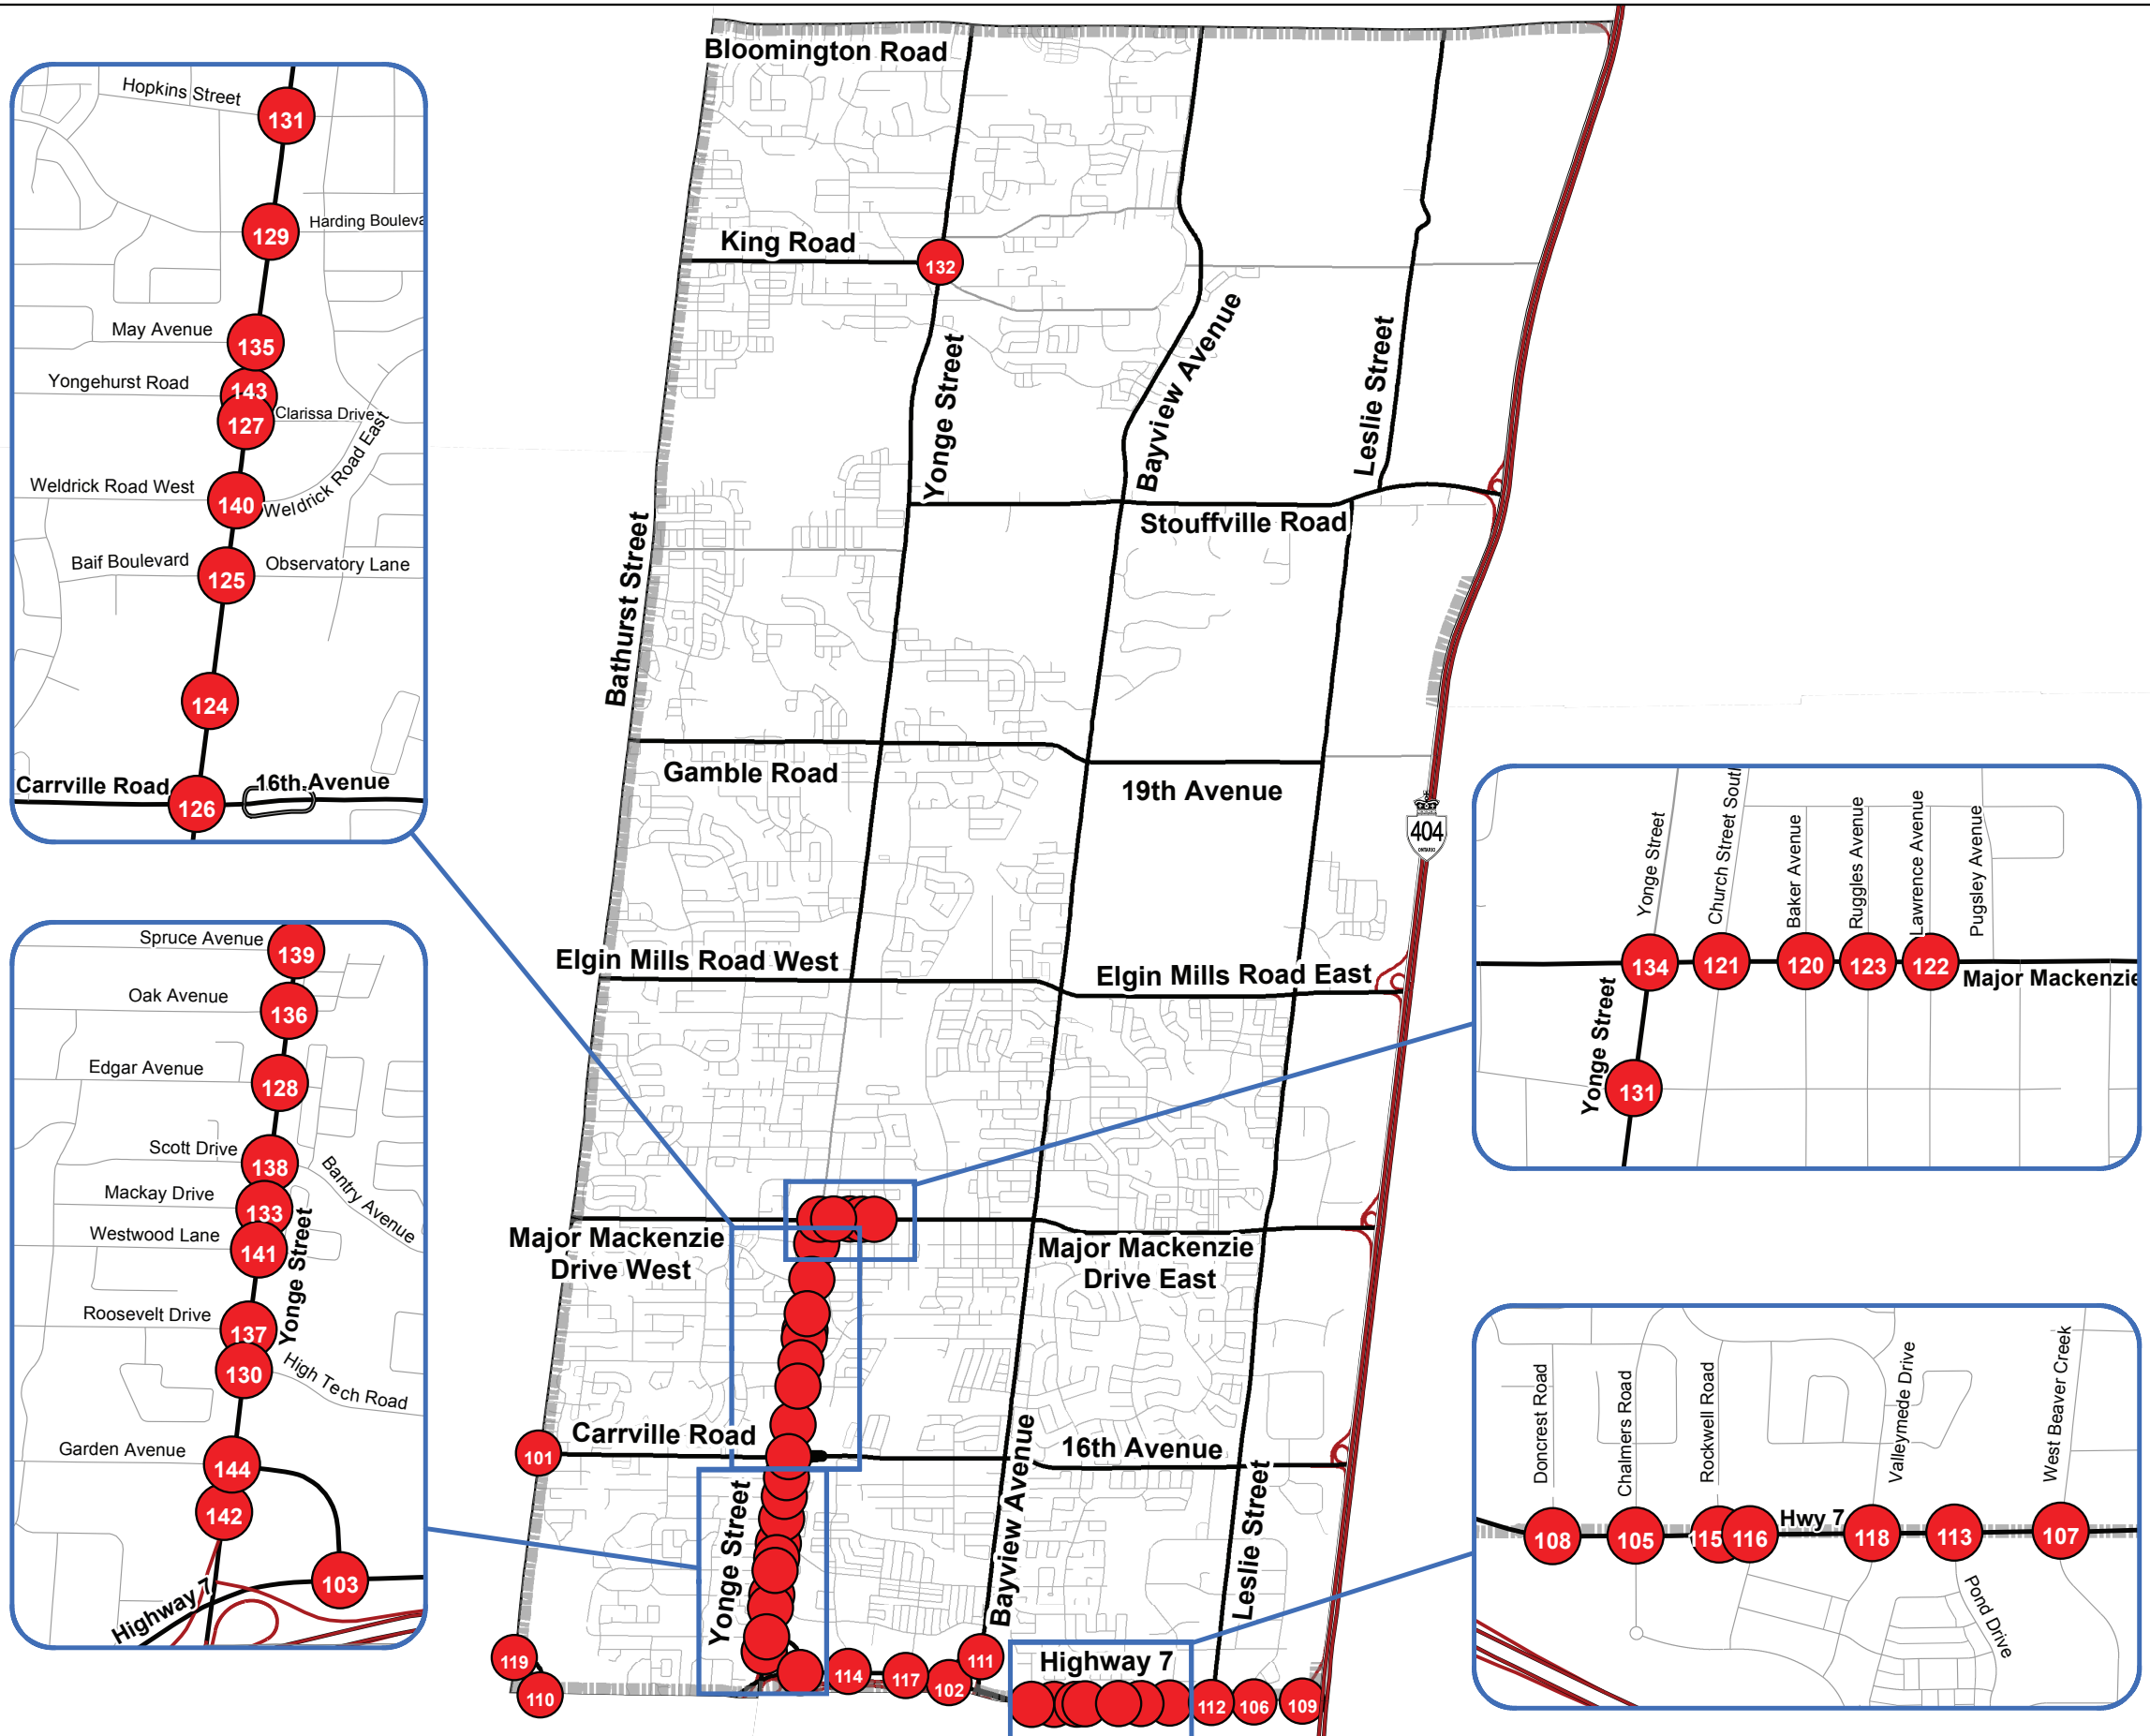

City of Richmond Hill

● = Signs Restricted

City of Richmond Hill Sign Restricted Intersections