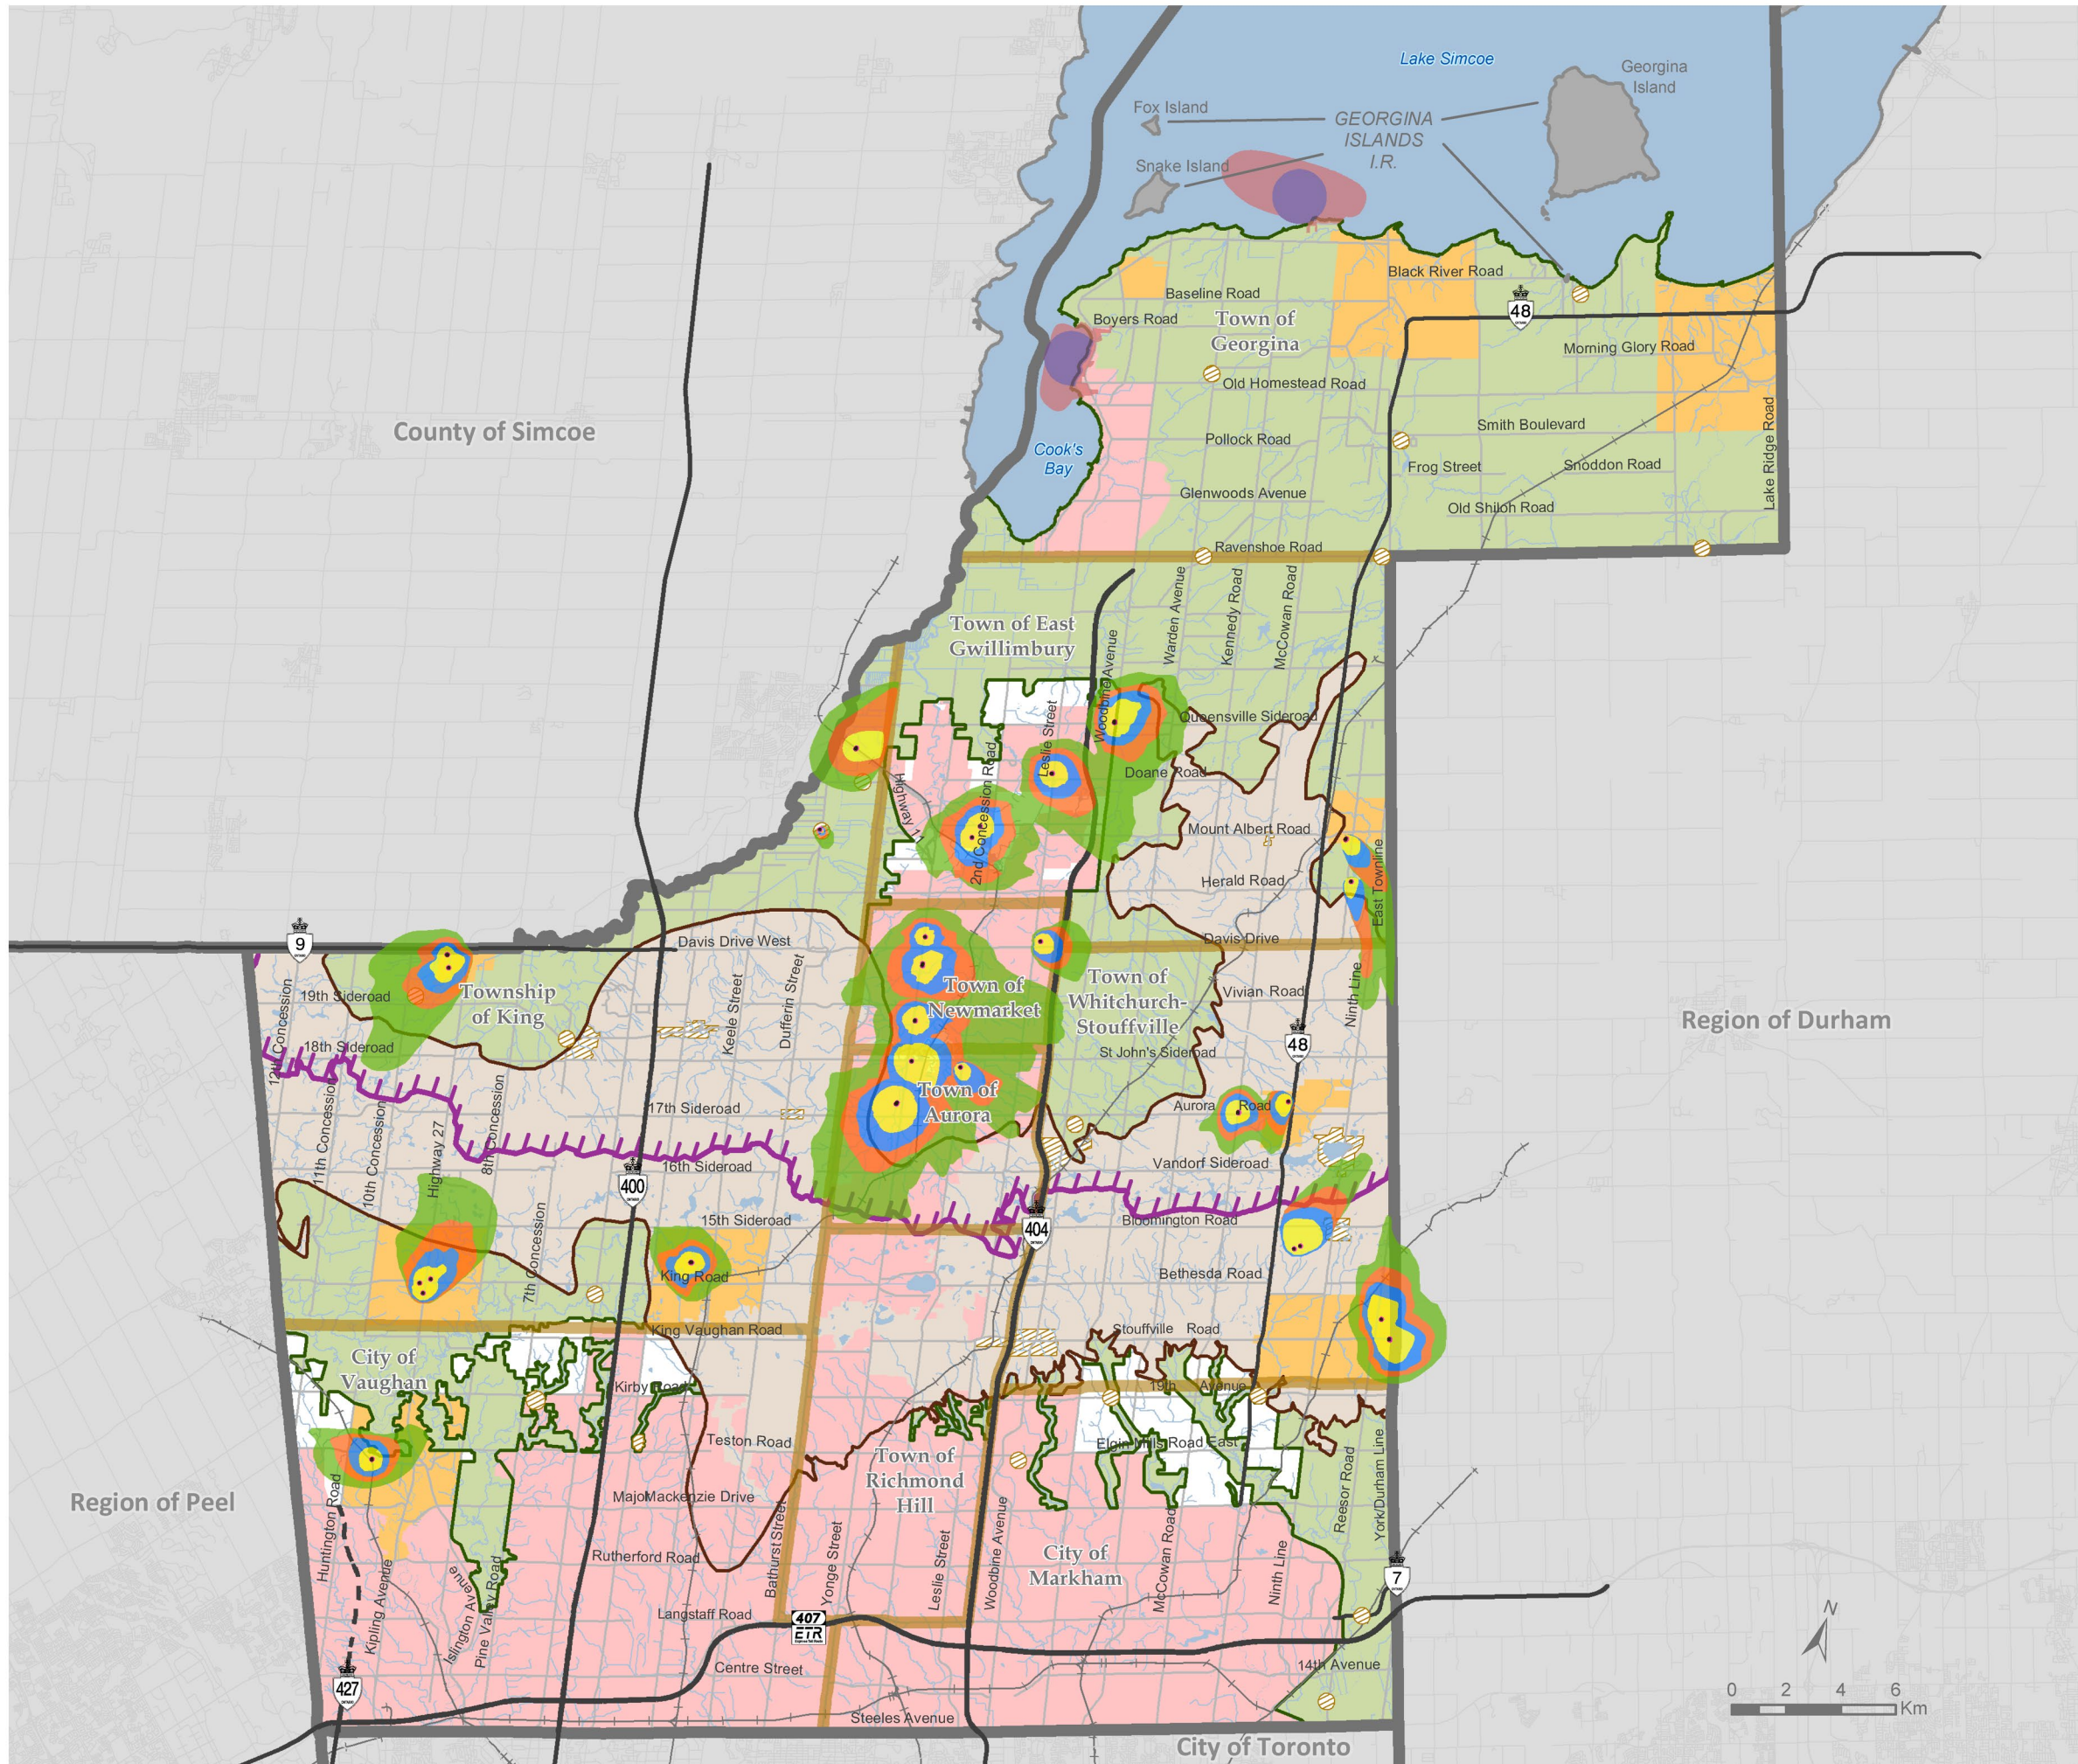

WELLHEAD PROTECTION AREAS and INTAKE PROTECTION ZONES

Greenbelt Plan

Oak Ridges Moraine Conservation Plan (ORMCP)

Provincial Highways

Municipal Boundaries

Produced by: The Regional Municipality of York
 Corporate Services Department, Planning and Economic Development Branch
 © Copyright, The Regional Municipality of York, December 2018
 © Copyright, The Regional Municipalities of Durham and Peel, County of Simcoe, City of Toronto
 © Queen's Printer for Ontario 2003-2018, Includes Greenbelt and Oak Ridges Moraine Boundaries and Water Features