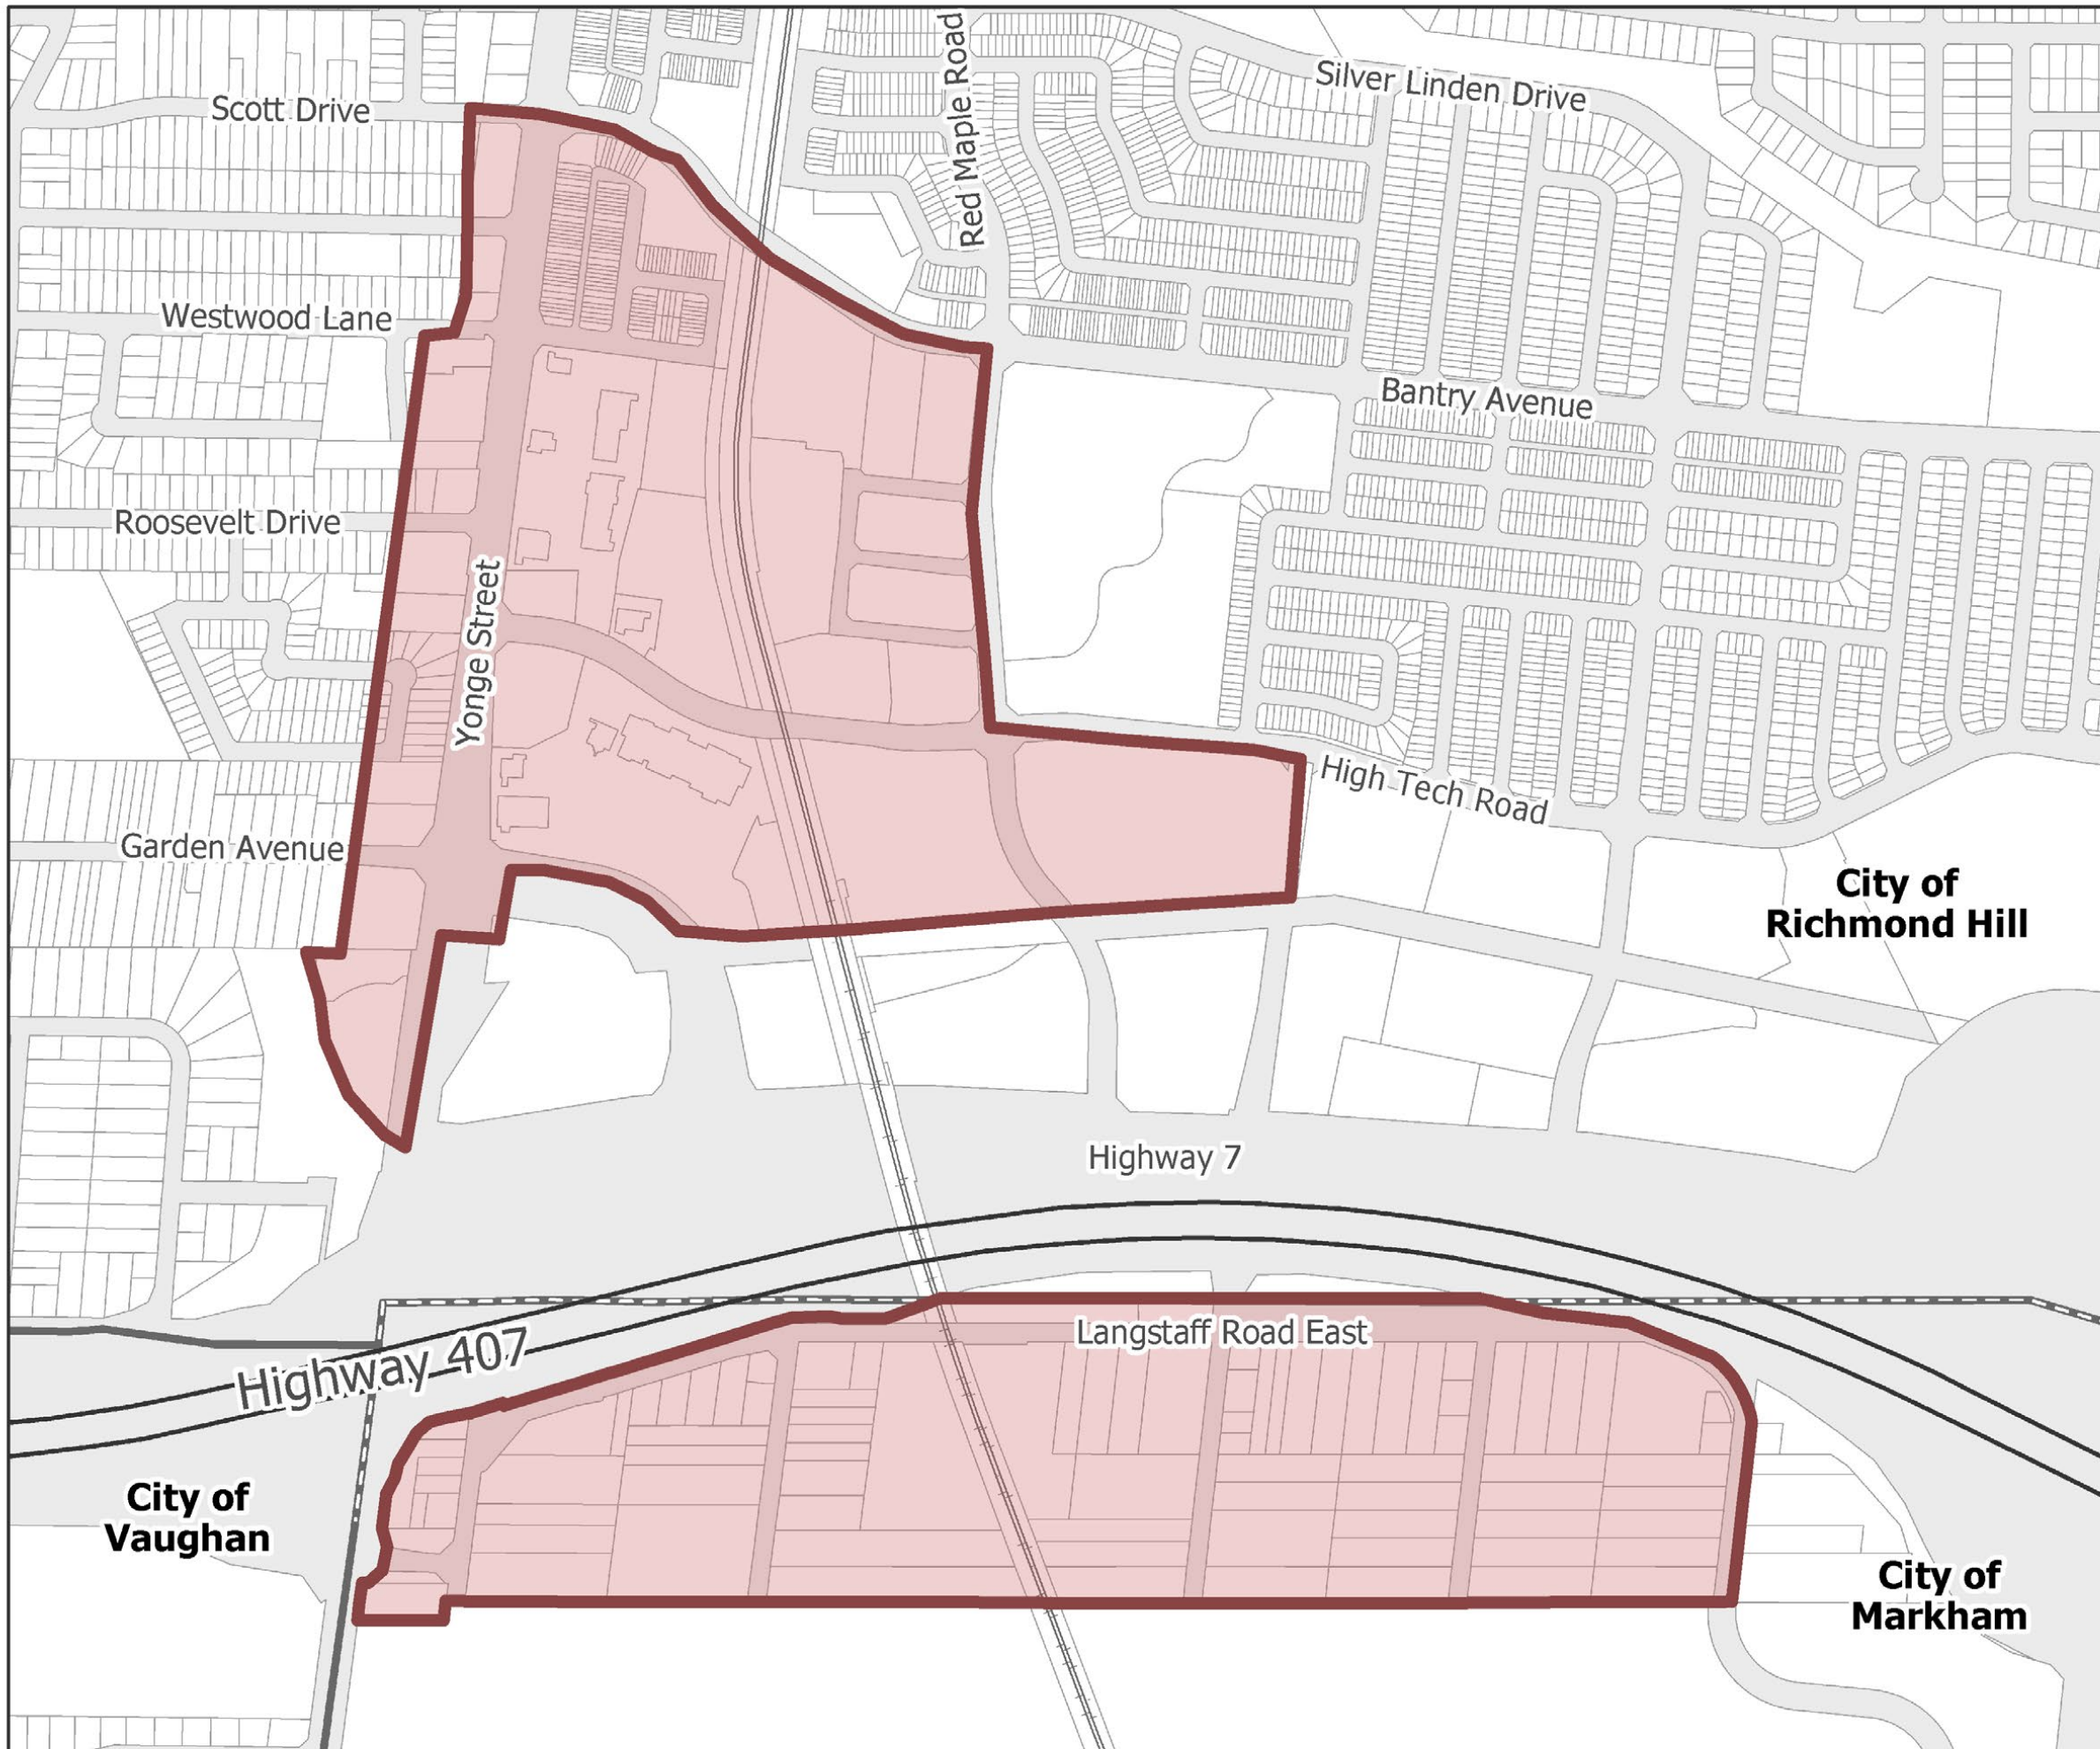

York Region Urban Growth Centres

Richmond Hill/Langstaff Gateway Centre

-  Urban Growth Centre*
-  Parcels
- Provincial Highways**
-  Existing
- Municipal Boundaries**
-  Local Municipal Boundary

*Provincial delineation