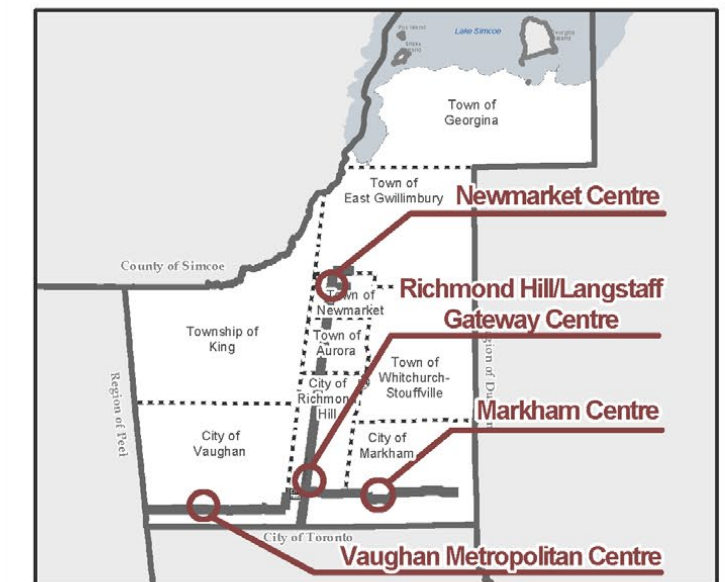

APPENDIX 3

YORK REGION URBAN GROWTH CENTRES (UGCs)

MARKHAM CENTRE

NEWMARKET CENTRE

RICHMOND HILL/LANGSTAFF GATEWAY CENTRE

VAUGHAN METROPOLITAN CENTRE

York Region Urban Growth Centres

Markham Centre

- Urban Growth Centre*
- Parcels

- Provincial Highways**
- Existing

*Provincial delineation

Produced by: The Regional Municipality of York
 Planning and Economic Development Branch, Corporate Services Department, 2022
 Data: The Regional Municipality of York, The Regional Municipalities of Durham and Peel,
 County of Simcoe, City of Toronto
 Queen's Printer for Ontario 2003-2022
 Based on best available data and may contain minor errors or omissions.

York Region Urban Growth Centres

Newmarket Centre

- Urban Growth Centre*
- Parcels

*Provincial delineation

Produced by: The Regional Municipality of York, Planning and Economic Development Branch, Corporate Services Department, 2022
 Data: The Regional Municipality of York, The Regional Municipalities of Durham and Peel, County of Simcoe, City of Toronto
 Queen's Printer for Ontario 2003-2022
 Based on best available data and may contain minor errors or omissions.

York Region Urban Growth Centres

Richmond Hill/Langstaff Gateway Centre

-  Urban Growth Centre*
-  Parcels
- Provincial Highways**
-  Existing
- Municipal Boundaries**
-  Local Municipal Boundary

*Provincial delineation