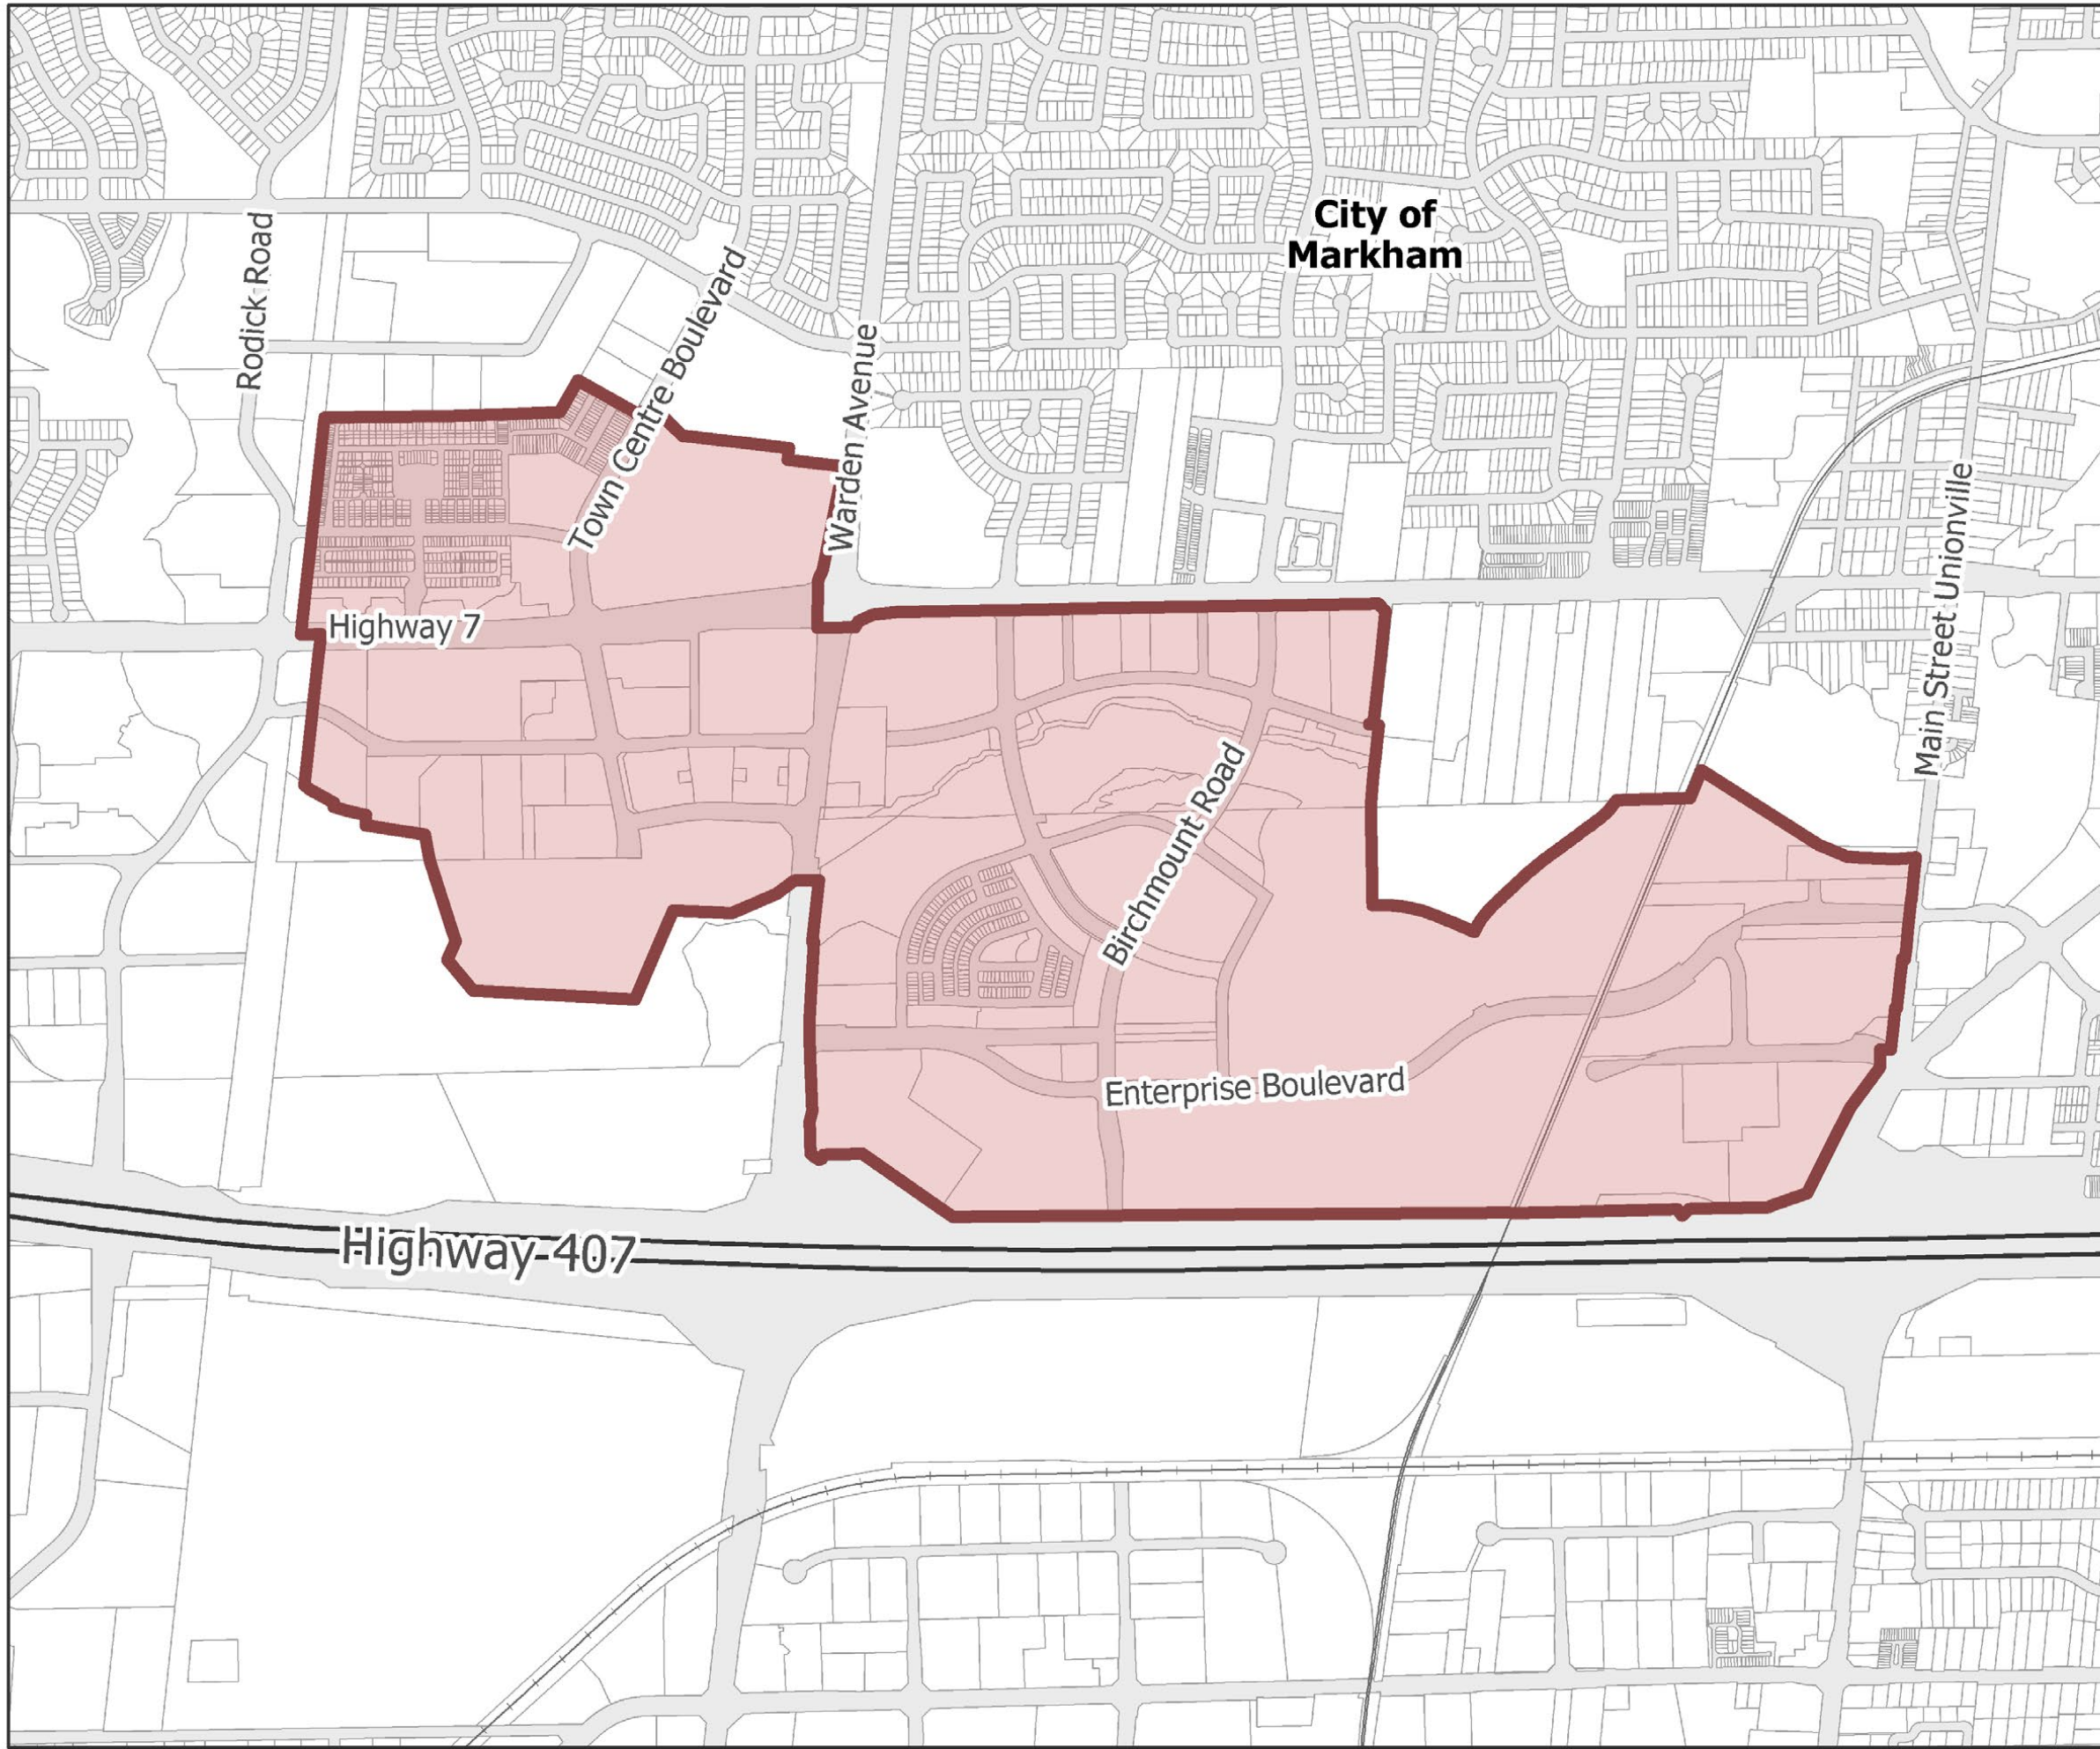

APPENDIX 3

YORK REGION URBAN GROWTH CENTRES (UGCs)

MARKHAM CENTRE

NEWMARKET CENTRE

RICHMOND HILL/LANGSTAFF GATEWAY CENTRE

VAUGHAN METROPOLITAN CENTRE

York Region Urban Growth Centres

Markham Centre

- Urban Growth Centre*
- Parcels

- Provincial Highways**
- Existing

*Provincial delineation

Produced by: The Regional Municipality of York
 Planning and Economic Development Branch, Corporate Services Department, 2022
 Data: The Regional Municipality of York, The Regional Municipalities of Durham and Peel,
 County of Simcoe, City of Toronto
 Queen's Printer for Ontario 2003-2022
 Based on best available data and may contain minor errors or omissions.