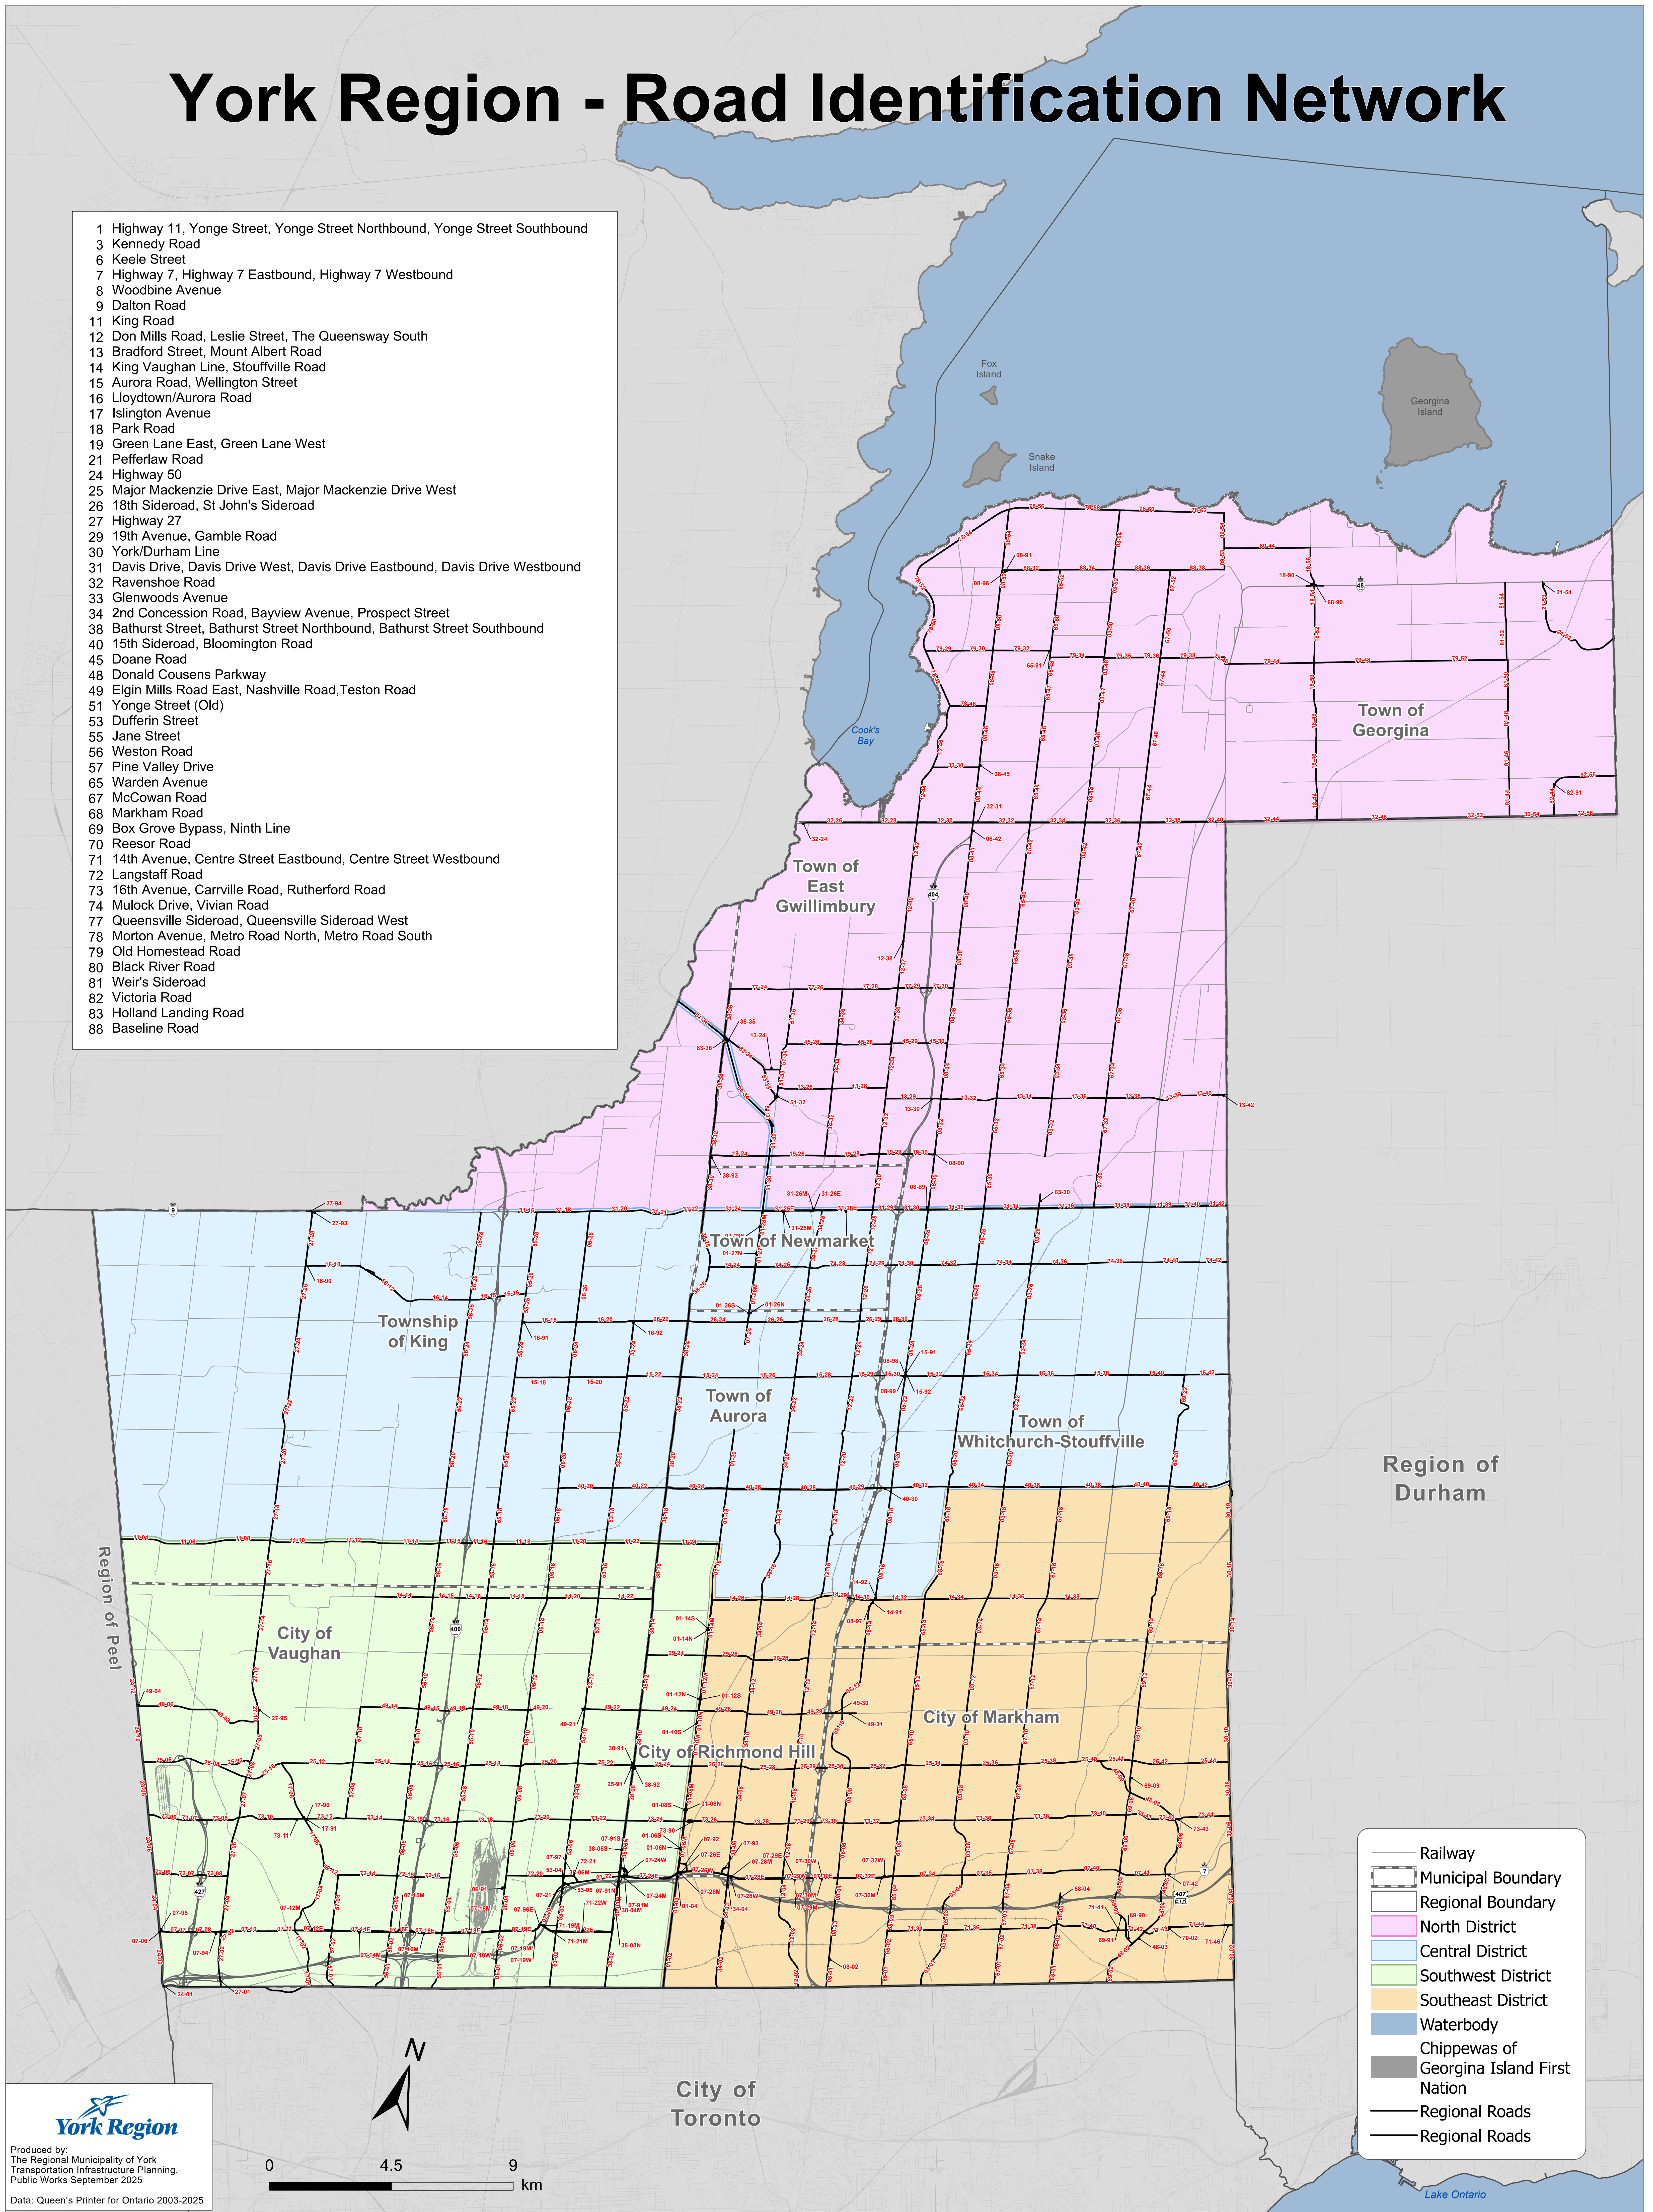

York Region - Road Identification Network

- 1 Highway 11, Yonge Street, Yonge Street Northbound, Yonge Street Southbound
- 3 Kennedy Road
- 6 Keele Street
- 7 Highway 7, Highway 7 Eastbound, Highway 7 Westbound
- 8 Woodbine Avenue
- 9 Dalton Road
- 11 King Road
- 12 Don Mills Road, Leslie Street, The Queensway South
- 13 Bradford Street, Mount Albert Road
- 14 King Vaughan Line, Stouffville Road
- 15 Aurora Road, Wellington Street
- 16 Lloydtown/Aurora Road
- 17 Islington Avenue
- 18 Park Road
- 19 Green Lane East, Green Lane West
- 21 Pefferlaw Road
- 24 Highway 50
- 25 Major Mackenzie Drive East, Major Mackenzie Drive West
- 26 18th Sideroad, St John's Sideroad
- 27 Highway 27
- 29 19th Avenue, Gamble Road
- 30 York/Durham Line
- 31 Davis Drive, Davis Drive West, Davis Drive Eastbound, Davis Drive Westbound
- 32 Ravenshoe Road
- 33 Glenwoods Avenue
- 34 2nd Concession Road, Bayview Avenue, Prospect Street
- 38 Bathurst Street, Bathurst Street Northbound, Bathurst Street Southbound
- 40 15th Sideroad, Bloomington Road
- 45 Doane Road
- 48 Donald Cousens Parkway
- 49 Elgin Mills Road East, Nashville Road, Teston Road
- 51 Yonge Street (Old)
- 53 Dufferin Street
- 55 Jane Street
- 56 Weston Road
- 57 Pine Valley Drive
- 65 Warden Avenue
- 67 McCowan Road
- 68 Markham Road
- 69 Box Grove Bypass, Ninth Line
- 70 Reesor Road
- 71 14th Avenue, Centre Street Eastbound, Centre Street Westbound
- 72 Langstaff Road
- 73 16th Avenue, Carrville Road, Rutherford Road
- 74 Mulock Drive, Vivian Road
- 77 Queensville Sideroad, Queensville Sideroad West
- 78 Morton Avenue, Metro Road North, Metro Road South
- 79 Old Homestead Road
- 80 Black River Road
- 81 Weir's Sideroad
- 82 Victoria Road
- 83 Holland Landing Road
- 88 Baseline Road

-  Railway
-  Municipal Boundary
-  Regional Boundary
-  North District
-  Central District
-  Southwest District
-  Southeast District
-  Waterbody
-  Chippewas of Georgina Island First Nation
-  Regional Roads
-  Regional Roads