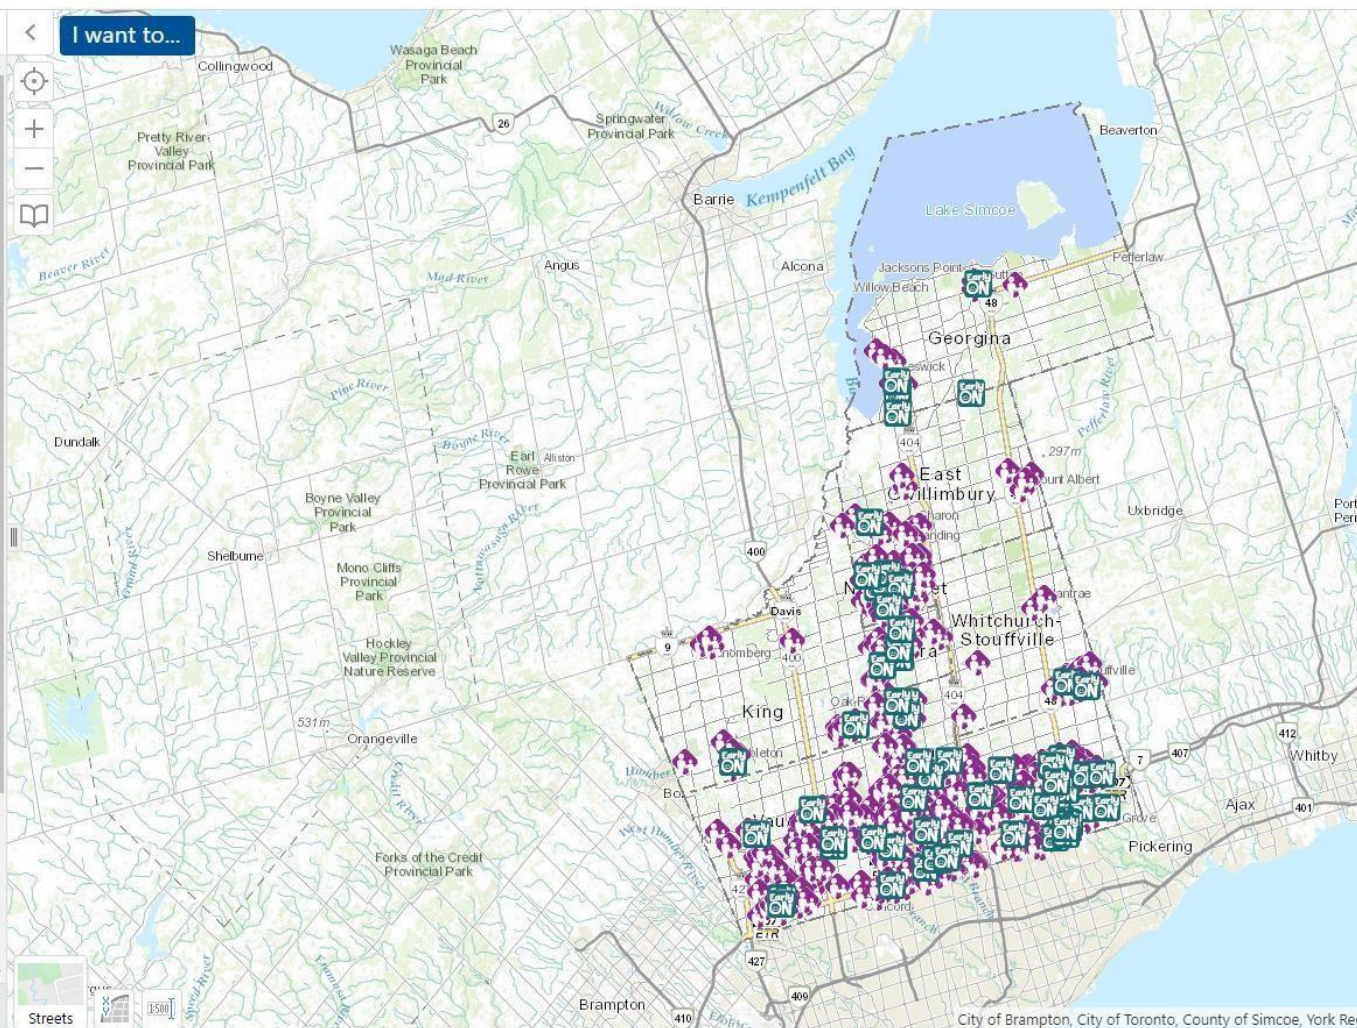

### York Region Resources:

- [Child Care Fee Subsidy Calculator](#)
- [YorkSafe Inspection Reports](#)
- [Guide - Selecting Quality Child Care in a Centre-Based Program \(PDF\)](#)
- [Guide - Selecting Quality Child Care in a Home-Based Program \(PDF\)](#)

### Looking Outside York Region:

- [Ministry of Education Inspection Results](#)

Layers

Click on "Search for Early Years Programs"

# Early Years Program Finder

Search Early Years Programs

I want to...

Search Area (Required)

Search by Address

\*Enter Address

Search by Municipality

Search using Map