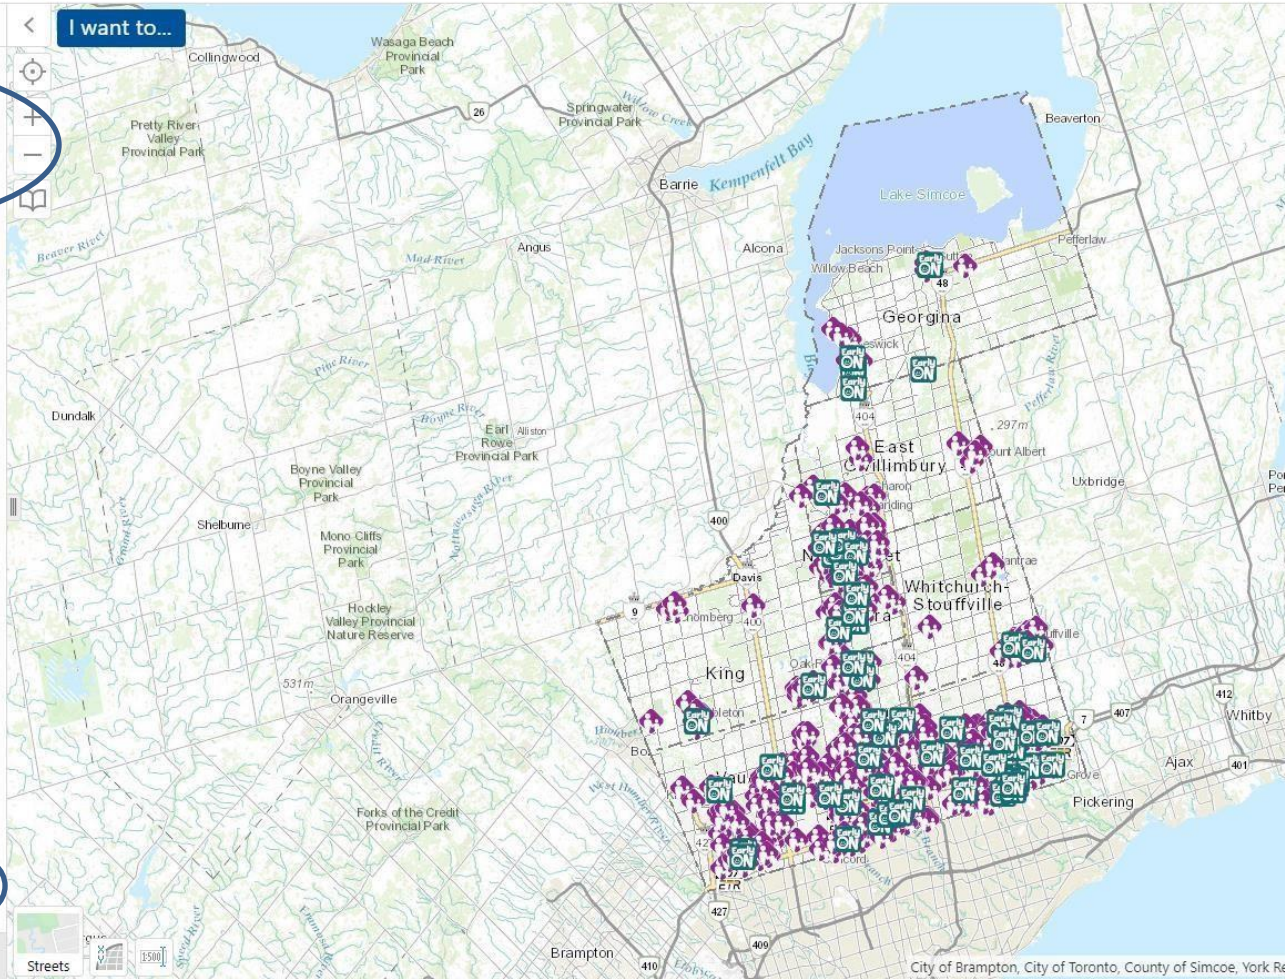

# Early Years Program Finder

Search Early Years Programs

I want to...

Search Area (Required)

Search by Address

\*Enter Address

Search by Municipality

Search using Map

Children's Services (Required)

Licensed Child Care Centres

EarlyON Child & Family Centres

Canada-Wide Early Learning and Child Care (CWELCC)

Only Show Results for CWELCC participating Child Care Centres

Fee Subsidy

Only Show Results for Subsidized Child Care Centres

Program Requirement(s) (Optional)

Number of Children:

Type your address here

Check the box that indicates child care centres that accept subsidies

Click next

Your search results will appear, with a **RED DOT** marking your address location and nearby Early Years Program locations.

Click on the **purple icon**  to view detailed information about each Early Years Program location, including its address, phone number, and age group.