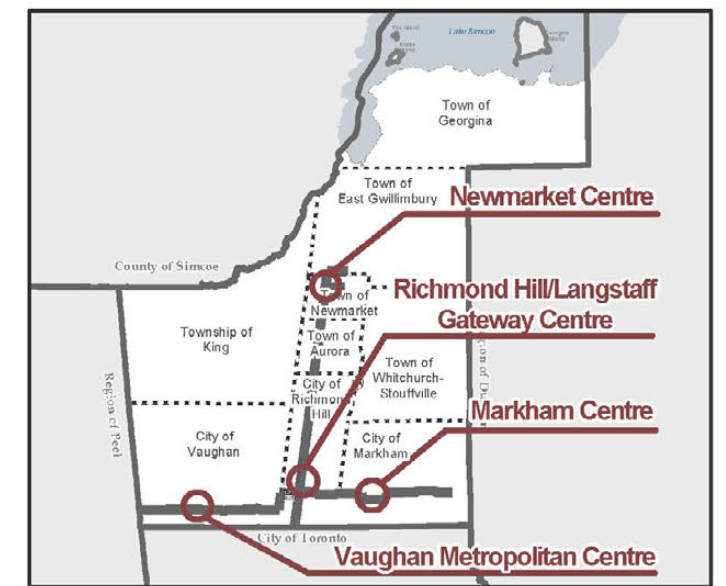

York Region Urban Growth Centres

Richmond Hill/Langstaff Gateway Centre

-  Urban Growth Centre*
-  Parcels
- Provincial Highways**
-  Existing
- Municipal Boundaries**
-  Local Municipal Boundary
- *Provincial delineation

York Region Urban Growth Centres

Vaughan Metropolitan Centre

-  Urban Growth Centre
-  Parcels

Provincial Highways

-  Existing

*Provincial delineation

Produced by: The Regional Municipality of York
 Planning and Economic Development Branch, Corporate Services Department, 2022
 Data: The Regional Municipality of York, The Regional Municipalities of Durham and Peel,
 County of Simcoe, City of Toronto
 Queen's Printer for Ontario 2003-2022
 Based on best available data and may contain minor errors or omissions.