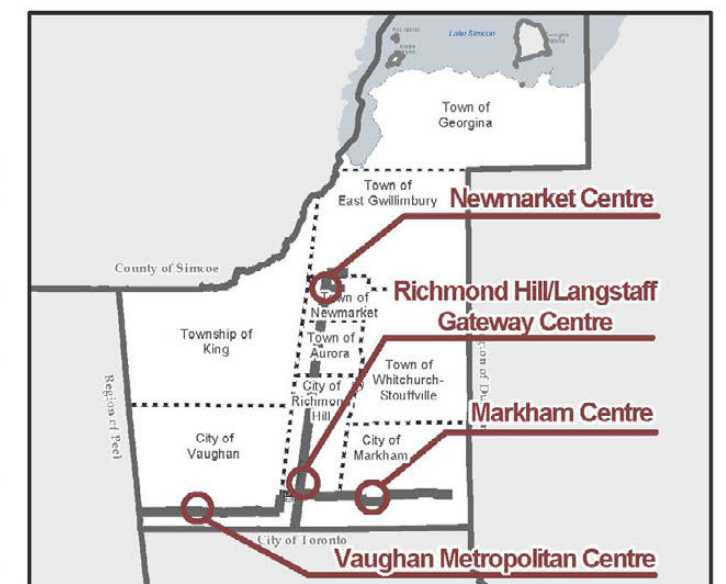

APPENDIX 3

YORK REGION URBAN GROWTH CENTRES (UGCs)

MARKHAM CENTRE

NEWMARKET CENTRE

RICHMOND HILL/LANGSTAFF GATEWAY CENTRE

VAUGHAN METROPOLITAN CENTRE

ADOPTED
FOR PROVINCIAL APPROVAL | JULY 2022

York Region Urban Growth Centres

Markham Centre

- Urban Growth Centre*
- Parcels

- Provincial Highways**
- Existing

*Provincial delineation

Produced by: The Regional Municipality of York, Planning and Economic Development Branch, Corporate Services Department, 2022
 Data: The Regional Municipality of York, The Regional Municipalities of Durham and Peel, County of Simcoe, City of Toronto
 Queen's Printer for Ontario 2003-2022
 Based on best available data and may contain minor errors or omissions.

York Region Urban Growth Centres

Newmarket Centre

-  Urban Growth Centre*
-  Parcels

*Provincial delineation

Produced by: The Regional Municipality of York, Planning and Economic Development Branch, Corporate Services Department, 2022
 Data: The Regional Municipality of York, The Regional Municipalities of Durham and Peel, County of Simcoe, City of Toronto
 Queen's Printer for Ontario 2003-2022
 Based on best available data and may contain minor errors or omissions.

York Region Urban Growth Centres

Richmond Hill/Langstaff Gateway Centre

-  Urban Growth Centre*
-  Parcels
- Provincial Highways**
-  Existing
- Municipal Boundaries**
-  Local Municipal Boundary
- *Provincial delineation