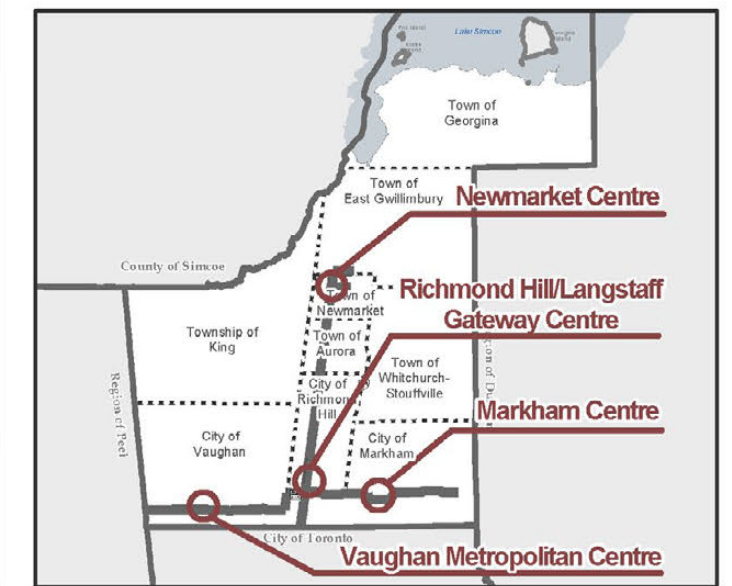

APPENDIX 3

YORK REGION URBAN GROWTH CENTRES (UGCs)

MARKHAM CENTRE

NEWMARKET CENTRE

RICHMOND HILL/LANGSTAFF GATEWAY CENTRE

VAUGHAN METROPOLITAN CENTRE

ADOPTED
FOR PROVINCIAL APPROVAL | JULY 2022

York Region Urban Growth Centres

Markham Centre

- Urban Growth Centre*
- Parcels

- Provincial Highways**
- Existing

*Provincial delineation

Produced by: The Regional Municipality of York, Planning and Economic Development Branch, Corporate Services Department, 2022
 Data: The Regional Municipality of York, The Regional Municipalities of Durham and Peel, County of Simcoe, City of Toronto
 Queen's Printer for Ontario 2003-2022
 Based on best available data and may contain minor errors or omissions.

York Region Urban Growth Centres

Newmarket Centre

-  Urban Growth Centre*
-  Parcels

*Provincial delineation

Produced by: The Regional Municipality of York, Planning and Economic Development Branch, Corporate Services Department, 2022
 Data: The Regional Municipality of York, The Regional Municipalities of Durham and Peel, County of Simcoe, City of Toronto
 Queen's Printer for Ontario 2003-2022
 Based on best available data and may contain minor errors or omissions.

York Region Urban Growth Centres

Richmond Hill/Langstaff Gateway Centre

-  Urban Growth Centre*
-  Parcels
- Provincial Highways**
-  Existing
- Municipal Boundaries**
-  Local Municipal Boundary
- *Provincial delineation